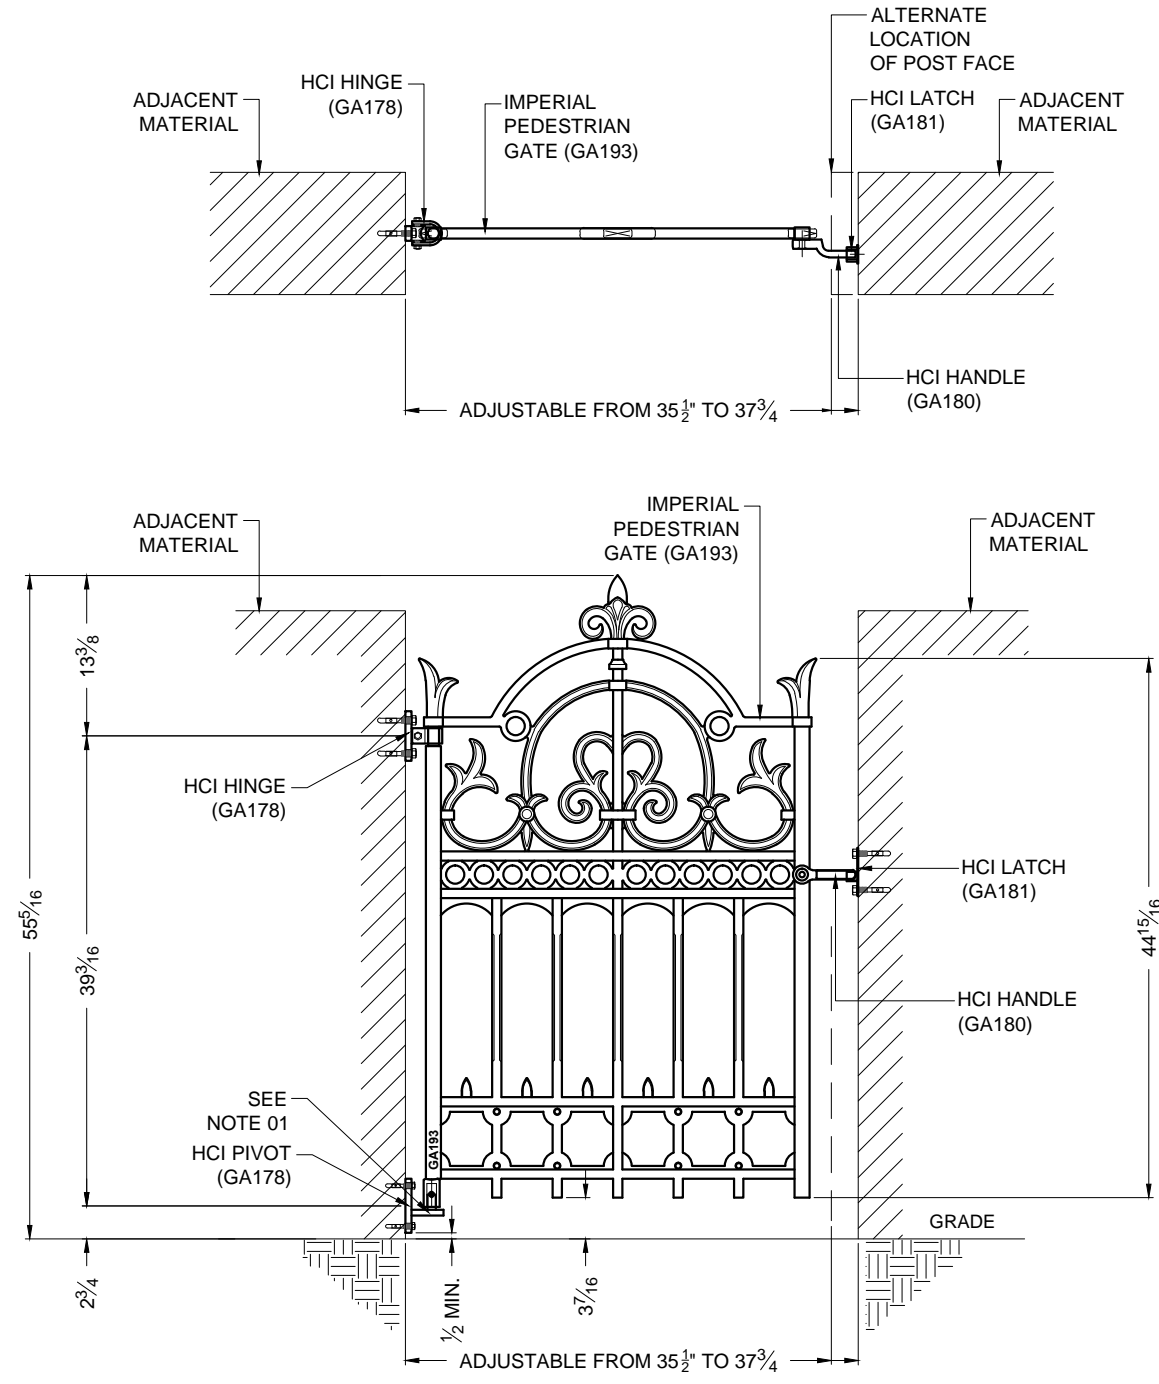

NOTES:
 01. ALIGN BOTTOM OF HORIZONTAL GATE BAR WITH TOP OF PIVOT PLATE.

Construction
 All railing, gates and posts are crafted in solid cast iron, and are modular in design for ease of installation.

Finishing
 Components are provided with a rust-preventative universal primer basecoat, ready for application of final paint finish upon installation.

Item #	Qty.	Description	Weight
GA193	1	Imperial Pedestrian Gate	99 lbs
GA178	1	Custom Hinge / Pivot Set	
GA180	1	Handle	
GA181	1	Custom Latch	

Pricing	
GATE:	\$ 456.00
HARDWARE:	\$ 99.00
MSRP:	\$ 555.00

SCALE : 3/4"=1'-0"

**IMPERIAL
 GA193-03**