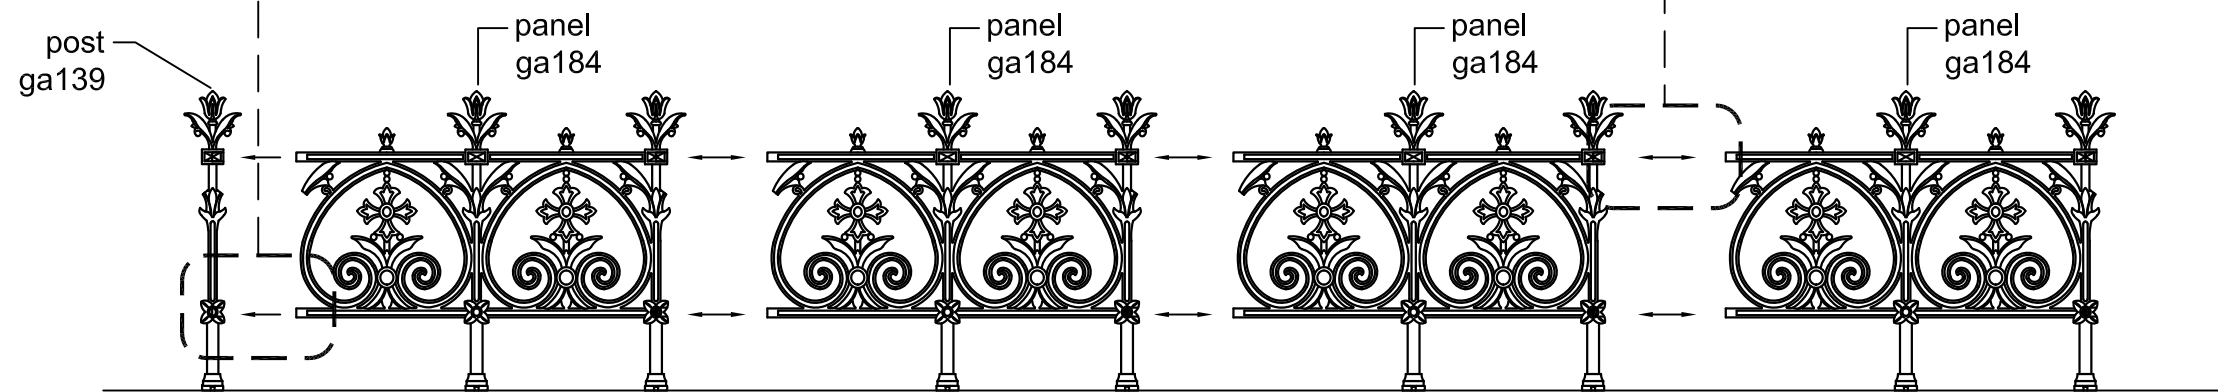

Tab Connections

Putting It Together

**HERITAGE  
CAST IRON**  
|||||  
**USA**  
WWW.HERITAGECASTIRONUSA.COM

**Construction**  
All railing, gates and posts are crafted in solid cast iron, and are modular in design for ease of installation.

SCALE : 3/4"=1'-0"

**TERRACE  
GA184**